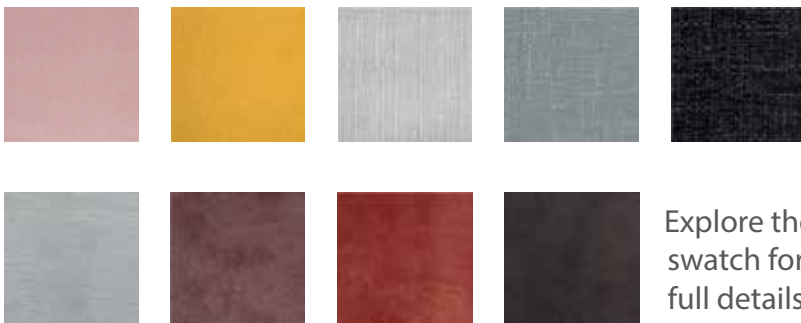

1. Choose your style

Ted

Ezra

Saint

Beverly

Dani

Eliza

2. Select your fabric collection & colour

Explore the swatch for full details

3 simple steps

Add extras

Urban Collection

A collection of 6 sofas and chair styles.
 9 Fabric collections to choose from.
 A choice of 2 wood foot colours: Light (Beech) & Antique