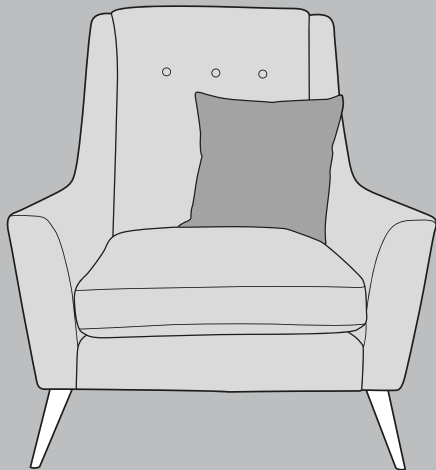

Sinatra Accent Chair

H: 100cm W:90cm D: 98cm
 Seat Height: 42cm Weight: 25kg

Dimensions: Height x Width x Depth

Please note: All dimensions are approximate. Allow tolerance of +/- 2.5cm.
 Colours represented are to be used as a guide only. Please refer to manufacturers swatch for a more accurate colour match.

FOOT OPTIONS