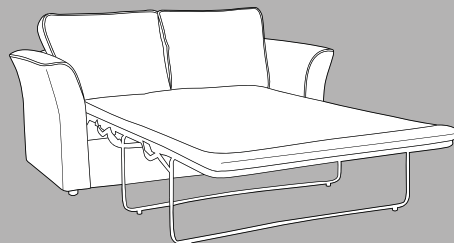

Cover 1:
Costa Putty

Nexus Sofa Bed

Available Pieces: 120cm Standard Sofa bed (2SB)

H: 90cm W: 170cm D: 86cm
Weight: 78.5kg

Dimensions: Height x Width x Depth

Please note: All dimensions are approximate. Allow tolerance of +/- 2.5cm.
Colours represented are to be used as a guide only. Please refer to manufacturers swatch for a more accurate colour match.

Open depth: 220cm

STANDARD ACTION & FOAM MATTRESS

A three fold metal action with a sprung 'polyprop' base. Complemented by a high performance foam mattress. For occasional use only.

Mattress Thickness: 6cm

Mattress Length: 185cm

3 fold action is 140Kg total max occupancy weight

120cm sofa bed:

2S	
(2SB)	

Mattress Width: 113cm

Foot option
GLIDES

21/08/2019