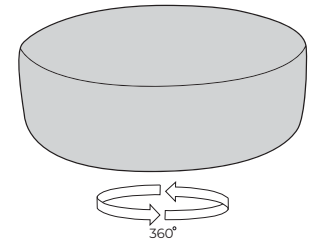

Love Chair: LOV /  
80cm Deluxe Sofa Bed: 1DB  
H: 93 W: 131 D: 97

Armchair: 1ST  
H: 93 W: 101 D: 97

Suggested Footstool

Logan Swivel Footstool: FST  
H: 34 W: 97 D: 97

Scatter:

Front: Cover 2  
Back: Cover 1

**Pillow Back  
Cover Guide:**

**Corner Group: LH2, RFC, FST**  
H: 93 W: 284 D: 247

**Corner Group: FST, LFC, RH2**  
H: 93 W: 284 D: 247

**3 Seater Sofa: 3ST**  
H: 93 W: 205 D: 97 /  
140cm Deluxe Sofa Bed: 3DB  
H: 93 W: 195 D: 97

**2 Seater Sofa: 2ST**  
H: 93 W: 180 D: 97 /  
120cm Deluxe Sofa Bed: 2DB  
H: 93 W: 175 D: 97

**Love Chair: LOV /**  
80cm Deluxe Sofa Bed: 1DB  
H: 93 W: 131 D: 97

**Suggested Footstool**

**Logan Swivel Footstool: FST**  
H: 34 W: 97 D: 97

**Pillow:**

Front: Cover 2/3  
as applicable  
Back: Cover 1

See  
Drawing

**Scatter:**

Front: Cover 3/4  
as applicable  
Back: Cover 1

See  
Drawing

Height x Width x Depth (cm)  
All dimensions are approximate. Allow tolerance of +/- 2.5cm.