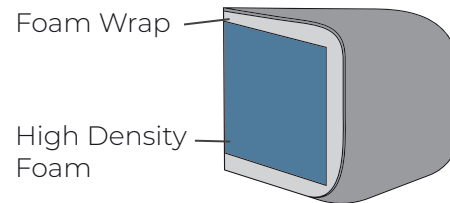

Features & Benefits

Frame: Hardwood & composite board frame - dowelled, screwed, glued & stapled

Seat Suspension: Serpentine seat springs & silent wire

Back Suspension: Elasticated webbing

Seat Cushions: DuoFlex seating - reversible

Standard Back Cushions: Blown fibre - reversible

Pillow Backs / Scatters / Bolster: Feather filled

Foot Options: Walnut & Mid Oak

Deluxe Action Sofa Bed: Two fold metal action with beech slats complemented by a deluxe sprung mattress.

Care: Plump cushions regularly to retain their performance and appearance

Further Dimensions (cm)

Seat Height: 54

Seat Depth: 56

Outback Height: 72

Arm Height: 66

Arm Width: 48

Foot Height: 4

LH2/RH2: H: 93 x **W:** 187 x **D:** 97

LFC/RFC: H: 93 x **W:** 177 x **D:** 97

FST: H: 54 x **W:** 97 x **D:** 70

Foot Colours

Mattress (cm)

11.5 Thickness

183 Length

3DB 132 Wide

2DB 114 Wide

1DB 76 Wide

Details

DuoFlex

A high density foam seat with a foam wrap. DuoFlex seat cushions are fully reversible.

The DuoFlex seat interior has been granted the FIRA GOLD Award, a mark of quality under-pinning all necessary testing of the product materials, design and production techniques.

Weight limits per seat: tested according with BS EN 12520:2010 & BS EN 1022:2005 for general domestic use which are based on persons weighing up to a maximum of 110kg, deluxe sofa bed: 160kg
Wood is a natural product and will vary in shade/colour from item to item. Feet may require fitting.

Version 1 - 21/04/2026