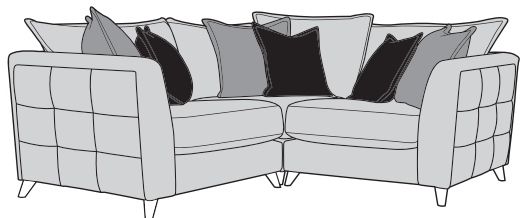

MATTEO COLLECTION

LH2, COR, RH2 corner group in Hennesey Espresso, Jute Charcoal and Lustre Pattern Brown
Love chair in Hennesey Bournville, Jute Charcoal and Lustre Pattern Brown
and Murray footstool in Jute Charcoal

Cover Guide:

COVER 1
(BODY)

COVER 2
(LARGE
SCATTER)

COVER 3
(SMALL
SCATTER)

Corner Group: LH2, COR, RH2
H: 89 W: 283 D: 283

Corner Group: LH2, COR, RH1
H: 89 W: 283 D: 207

Corner Group: LH1, COR, RH2
H: 89 W: 283 D: 207

Corner Group: LH1, COR, RH1
H: 89 W: 207 D: 207

Armless Unit: ALU
H: 89 W: 76 D: 103

4 Seater Modular Sofa: 4MD
H: 89 W: 260 D: 103

3 Seater Sofa: 3ST
H: 89 W: 217 D: 103

2 Seater Sofa: 2ST
H: 89 W: 187 D: 103