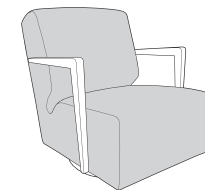

Cover Guide:

COVER 1
(BODY)

COVER 2
(LARGE
SCATTER)

COVER 3
(SMALL
SCATTER)

Corner Group: LH2, COR, RH2
H: 89 W: 283 D: 283

Corner Group: LH2, COR, RH1
H: 89 W: 283 D: 207

Corner Group: LH1, COR, RH2
H: 89 W: 283 D: 207

Corner Group: LH1, COR, RH1
H: 89 W: 207 D: 207

Armless Unit: ALU
H: 89 W: 76 D: 103

4 Seater Modular Sofa: 4MD
H: 89 W: 260 D: 103

3 Seater Sofa: 3ST
H: 89 W: 217 D: 103

2 Seater Sofa: 2ST
H: 89 W: 187 D: 103

Love Chair: LOV
H: 89 W: 144 D: 103

Armchair: 1ST
H: 89 W: 116 D: 103

Suggested Accent Pieces

**Luke Accent Chair: ACH /
Lyla Swivel Chair: SWC**
H: 88 W: 76 D: 91

Murray Footstool: FST
H: 40 W: 103 D: 63

Large Scatter:

FLANGED EDGE
FRONT & BACK:
COVER 2

Small Scatter:

FLANGED EDGE
FRONT & BACK:
COVER 3

Height x Width x Depth (cm)
All dimensions are approximate. Allow tolerance of +/- 2.5cm.

Features & Benefits