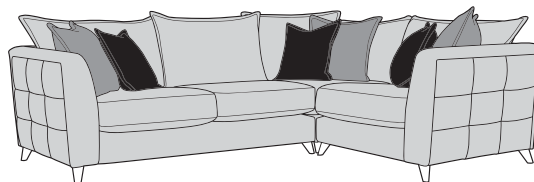

MATTEO COLLECTION

LH2, COR, RH2 corner group in Hennesey Espresso, Jute Charcoal and Lustre Pattern Brown
Love chair in Hennesey Bournville, Jute Charcoal and Lustre Pattern Brown
and Murray footstool in Jute Charcoal

Cover Guide:

COVER 1
(BODY)

COVER 2
(LARGE
SCATTER)

COVER 3
(SMALL
SCATTER)

Corner Group: LH2, COR, RH2
H: 89 W: 283 D: 283

Corner Group: LH2, COR, RH1
H: 89 W: 283 D: 207

Corner Group: LH1, COR, RH2
H: 89 W: 283 D: 207

Corner Group: LH1, COR, RH1
H: 89 W: 207 D: 207

Armless Unit: ALU
H: 89 W: 76 D: 103

4 Seater Modular Sofa: 4MD
H: 89 W: 260 D: 103

3 Seater Sofa: 3ST
H: 89 W: 217 D: 103

2 Seater Sofa: 2ST
H: 89 W: 187 D: 103