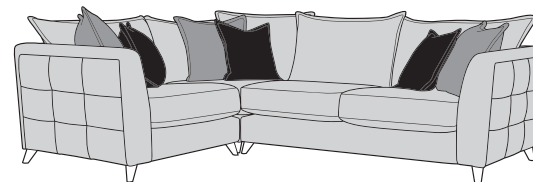

MATTEO COLLECTION

LH2, COR, RH2 corner group in Hennesey Espresso, Jute Charcoal and Lustre Pattern Brown
Love chair in Hennesey Bournville, Jute Charcoal and Lustre Pattern Brown
and Murray footstool in Jute Charcoal

Cover Guide:

COVER 1
(BODY)

COVER 2
(LARGE
SCATTER)

COVER 3
(SMALL
SCATTER)

Corner Group: LH2, COR, RH2
H: 89 W: 283 D: 283

Corner Group: LH2, COR, RH1
H: 89 W: 283 D: 207

Corner Group: LH1, COR, RH2
H: 89 W: 283 D: 207

Corner Group: LH1, COR, RH1
H: 89 W: 207 D: 207

Armless Unit: ALU
H: 89 W: 76 D: 103

4 Seater Modular Sofa: 4MD
H: 89 W: 260 D: 103

3 Seater Sofa: 3ST
H: 89 W: 217 D: 103

2 Seater Sofa: 2ST
H: 89 W: 187 D: 103