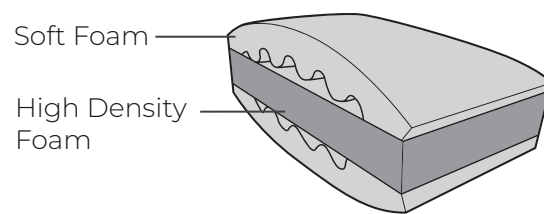

COR: H: 89 x **W:** 103 x **D:** 103

Foot Colours

Walnut

Mid Oak

Details

Contoured soft foam top layer for consistent shape and comfort.
High grade foam core for improved resilience and performance.

The Encore seat interior has been granted the FIRA GOLD Award, a mark of quality under-pinning all necessary testing of the product materials, design and production techniques.