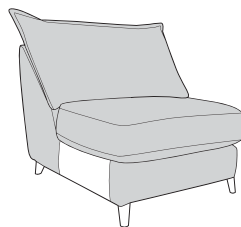

MATTEO COLLECTION

LH2, COR, RH2 corner group in Hennesey Espresso, Jute Charcoal and Lustre Pattern Brown
Love chair in Hennesey Bournville, Jute Charcoal and Lustre Pattern Brown
and Murray footstool in Jute Charcoal

Cover Guide:

COVER 1
(BODY)

COVER 2
(LARGE
SCATTER)

COVER 3
(SMALL
SCATTER)

Corner Group: LH2, COR, RH2
H: 89 W: 283 D: 283

Corner Group: LH2, COR, RH1
H: 89 W: 283 D: 207

Corner Group: LH1, COR, RH2
H: 89 W: 283 D: 207

Corner Group: LH1, COR, RH1
H: 89 W: 207 D: 207

Armless Unit: ALU
H: 89 W: 76 D: 103

4 Seater Modular Sofa: 4MD
H: 89 W: 260 D: 103

3 Seater Sofa: 3ST
H: 89 W: 217 D: 103

2 Seater Sofa: 2ST
H: 89 W: 187 D: 103

Love Chair: LOV
H: 89 W: 144 D: 103

Armchair: 1ST
H: 89 W: 116 D: 103

Suggested Accent Pieces

**Luke Accent Chair: ACH /
Lyla Swivel Chair: SWC**
H: 88 W: 76 D: 91

Murray Footstool: FST
H: 40 W: 103 D: 63