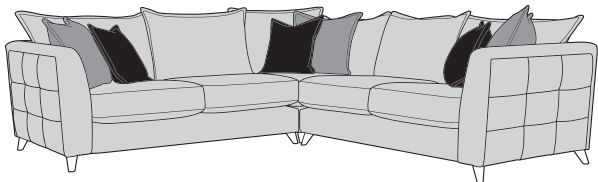

MATTEO COLLECTION

LH2, COR, RH2 corner group in Hennesey Espresso, Jute Charcoal and Lustre Pattern Brown
Love chair in Hennesey Bournville, Jute Charcoal and Lustre Pattern Brown
and Murray footstool in Jute Charcoal

Cover Guide:

COVER 1
(BODY)

COVER 2
(LARGE
SCATTER)

COVER 3
(SMALL
SCATTER)

Corner Group: LH2, COR, RH2
H: 89 W: 283 D: 283

Corner Group: LH2, COR, RH1
H: 89 W: 283 D: 207

Corner Group: LH1, COR, RH2
H: 89 W: 283 D: 207

Corner Group: LH1, COR, RH1
H: 89 W: 207 D: 207

Armless Unit: ALU
H: 89 W: 76 D: 103

4 Seater Modular Sofa: 4MD
H: 89 W: 260 D: 103

3 Seater Sofa: 3ST
H: 89 W: 217 D: 103

2 Seater Sofa: 2ST
H: 89 W: 187 D: 103