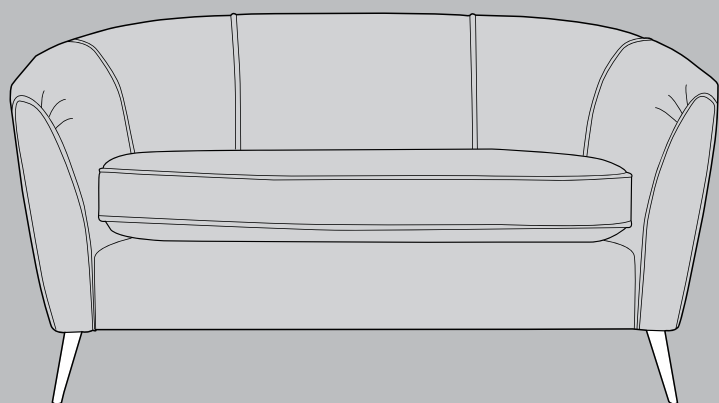

Fabric 1:
Portia Ivory

Foot :
Black Foot

Margot 2 Seater Sofa

H: 79cm W:143 cm D:74cm

Seat Height: 50cm Weight: 26kg

Foot Options

Gold

Chrome

Black

Dimensions: Height x Width x Depth

Please note: All dimensions are approximate. Allow tolerance of +/- 2.5cm.

Colours represented are to be used as a guide only. Please refer to manufacturers swatch for a more accurate colour match.