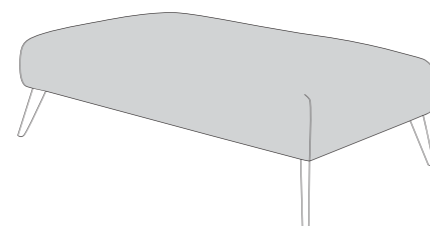

## Scatter Cushions

Scatter  
Cushions

Flanged Edge  
Front = Cover 2  
Back = Cover 1

# JAGGER DIMENSIONS (CM)

| AVAILABLE PIECES               | HEIGHT 1 | OUTBACK HEIGHT | WIDTH 2 | DEPTH 3 | ARM HEIGHT | SEAT HEIGHT 4 | SEAT DEPTH 5 | SEAT WIDTH 6 | ACCESS DIAGONAL 7 | WEIGHT (KG) | SCATTER CUSHION NO. |
|--------------------------------|----------|----------------|---------|---------|------------|---------------|--------------|--------------|-------------------|-------------|---------------------|
| 3 SEATER SOFA (3ST)            | 99       | 74             | 207     | 95      | 69         | 55            | 56           | 163          | 224               | 54.5        | 2                   |
| 2 SEATER SOFA (2ST)            | 99       | 74             | 180     | 95      | 69         | 55            | 56           | 136          | 201               | 50          | 2                   |
| ARMCHAIR (1ST)                 | 99       | 74             | 107     | 95      | 69         | 55            | 56           | 64           | 139               | 37          | 1                   |
| <b>ACCENT PIECES</b>           |          |                |         |         |            |               |              |              |                   |             |                     |
| MONEY PENNY ACCENT CHAIR (ACH) | 86       | 74             | 76      | 78      | 63         | 50            | 38           | 54           | 105               | 33.5        | N/A                 |
| MONEY PENNY FOOTSTOOL (FST)    | N/A      | N/A            | 77      | 77      | N/A        | 47            | N/A          | N/A          | 103               | 2           | N/A                 |
| JAGGER FOOTSTOOL (FST)         | 37       | N/A            | 106     | 65      | N/A        | N/A           | N/A          | N/A          | 75                | 14.5        | N/A                 |