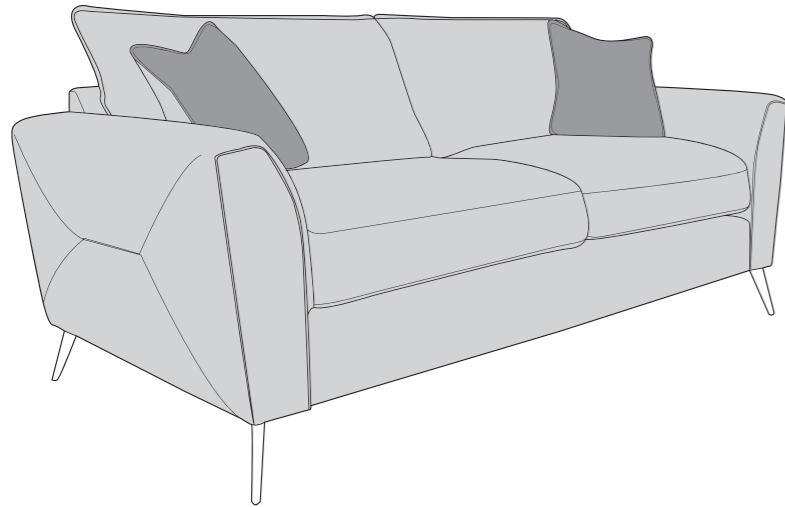

# Jagger Collection

foamflex™  
Award Winning Seating Technology

Colours represented are to be used as a guide only.  
Please refer to manufacturers swatch for a more accurate colour match.

Please note that colour shadings can vary slightly from each roll of fabric.  
We cannot guarantee a precise match to these samples or between cut lengths and upholstered goods.

# JAGGER COVER GUIDE: STANDARD BACK ONLY

Please use this guide when ordering the following pieces to clarify cover options.

3 Seater Sofa (3ST)

2 Seater Sofa (2ST)

Arm Chair (1ST)

 **COVER 1**  
(BODY)

 **COVER 2**  
(SCATTER)