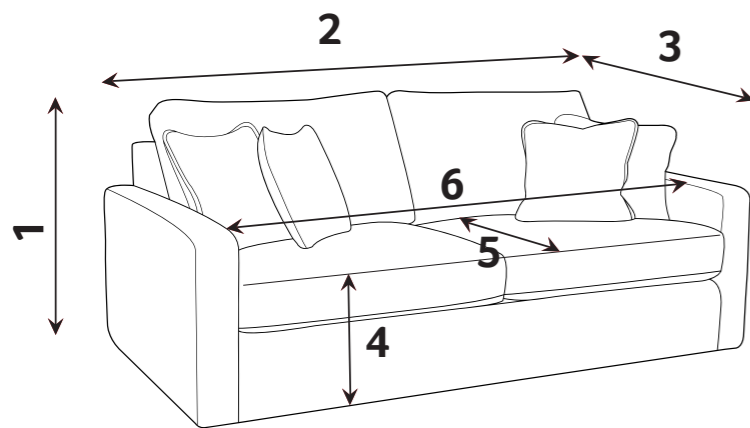

# HARIDAN DIMENSIONS (CM)

AVAILABLE PIECES	HEIGHT 1	OUTBACK HEIGHT	WIDTH 2	DEPTH 3	ARM HEIGHT	SEAT HEIGHT 4	SEAT DEPTH 5	SEAT WIDTH 6	ACCESS DIAGONAL 7	WEIGHT (KG)	SCATTER CUSHION NO.
3 SEATER SOFA (3STR)	96	76	196	95	70	56	46	152	214	50.5	2
2 SEATER SOFA (2STR)	96	76	170	95	70	56	46	132	189	45.5	2
ARMCHAIR (1ST)	96	76	96	95	70	56	46	62	131	32.5	1
<b>ACCENT PIECES</b>											
YORK ACCENT CHAIR (ACH)	85	N/A	76	81	N/A	45	50	48	N/A	19.5	1
STORAGE FOOTSTOOL (FSS)	39	N/A	103	63	N/A	N/A	N/A	N/A	N/A	20.5	N/A

## DIMENSION GUIDE

- 1 - HEIGHT
- 3 - DEPTH
- 5 - SEAT DEPTH (STD & PILLOW)
- 7 - DIAGONAL ACCESS
- 2 - WIDTH
- 4 - SEAT HEIGHT
- 6 - SEAT WIDTH

Check the diagonal access dimension to ensure furniture will fit in your home.