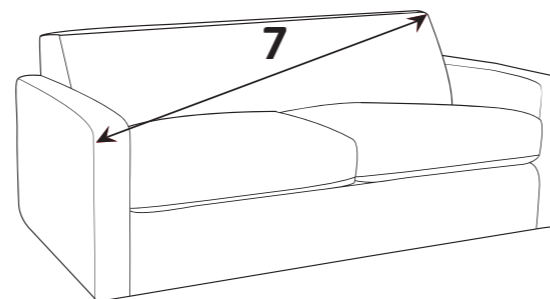

# HARIDAN DIMENSIONS (CM)

AVAILABLE PIECES	HEIGHT 1	OUTBACK HEIGHT	WIDTH 2	DEPTH 3	ARM HEIGHT	SEAT HEIGHT 4	SEAT DEPTH 5	SEAT WIDTH 6	ACCESS DIAGONAL 7	WEIGHT (KG)	SCATTER CUSHION NO.
3 SEATER SOFA (3STR)	96	76	196	95	70	56	46	152	214	50.5	2
2 SEATER SOFA (2STR)	96	76	170	95	70	56	46	132	189	45.5	2
ARMCHAIR (1ST)	96	76	96	95	70	56	46	62	131	32.5	1
<b>ACCENT PIECES</b>											
YORK ACCENT CHAIR (ACH)	85	N/A	76	81	N/A	45	50	48	N/A	19.5	1
STORAGE FOOTSTOOL (FSS)	39	N/A	103	63	N/A	N/A	N/A	N/A	N/A	20.5	N/A

## DIMENSION GUIDE

- 1 - HEIGHT
- 3 - DEPTH
- 5 - SEAT DEPTH (STD & PILLOW)
- 7 - DIAGONAL ACCESS
- 2 - WIDTH
- 4 - SEAT HEIGHT
- 6 - SEAT WIDTH

Check the diagonal access dimension to ensure furniture will fit in your home.