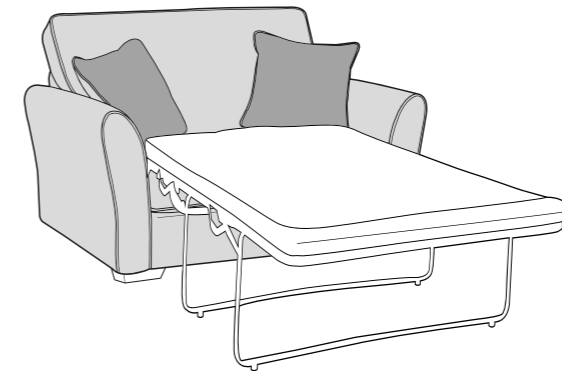

## STANDARD BACK

**4 Seater Sofa (4ST)**

**3 Seater sofa (3ST)**

**2 Seater sofa (2ST)**

**Love chair (LOV)**

**Arm chair (1ST)**

**3 Seater Sofa Bed (3SB, 3DB)**

(Available in Standard or Deluxe)

**2 Seater Sofa Bed (2SB, 2DB)**

(Available in Standard or Deluxe)

**Chair Sofa Bed (1SB, 1DB)**

(Available in Standard or Deluxe)

-  **COVER 1**  
(BODY)
-  **COVER 2**  
(SCATTER)

Standard Back  
Scatter Cushions

# FAIRFIELD DIMENSIONS (CM)

AVAILABLE PIECES	HEIGHT 1	OUTBACK HEIGHT	WIDTH 2	DEPTH 3	ARM HEIGHT	SEAT HEIGHT 4	SEAT DEPTH (STD) 5	SEAT WIDTH 6	ACCESS DIAGONAL 7	WEIGHT (KG)	PILLOW BACK NUMBER	SCATTER CUSHIONS (STD)
4 SEATER SOFA (4ST)	98	72.5	222	94	66	55	55	186	239	58.5	5 (x3 cover 2/x2 cover 1)	2
3 SEATER SOFA (3ST)	98	72.5	197	94	66	55	55	160	215	55	5 (x3 cover 2/x2 cover 1)	2
2 SEATER SOFA (2ST)	98	72.5	171	94	66	55	55	132	188	46.5	3 (x2 cover 2/x2 cover 1)	2
LOVE CHAIR (LOV)	98	72.5	127	94	66	55	55	93	153	39	N/A	2
ARM CHAIR (1ST)	98	72.5	95	94	66	55	55	62	131	37	N/A	1
<b>SOFA BEDS - STD BACK ONLY</b>												
1SB (80CM SOFA BED) STANDARD	98	72.5	127	94	66	55	55	93	153	54.5	N/A	2
1DB (80CM SOFA BED) DELUXE	98	72.5	127	94	66	55	55	93	153	65.5	N/A	2
2SB (120CM SOFA BED) STANDARD	98	72.5	166	94	66	55	55	132	188	64	N/A	2
2DB (120CM SOFA BED) DELUXE	98	72.5	166	94	66	55	55	132	188	83	N/A	2
3SB (140CM SOFA BED) STANDARD	98	72.5	186	94	66	55	55	152	209	70	N/A	2
3DB (140CM SOFA BED) DELUXE	98	72.5	186	94	66	55	55	152	209	91.5	N/A	2
<b>OPEN DEPTH OF SOFA BEDS 226CM</b>												
<b>ACCENT PIECES</b>												
LARGE FOOTSTOOL	55	N/A	72	94	N/A	55	N/A	N/A	118	15	N/A	N/A
STORAGE FOOTSTOOL	45	N/A	63	50	N/A	N/A	N/A	N/A	75	12.5	N/A	N/A