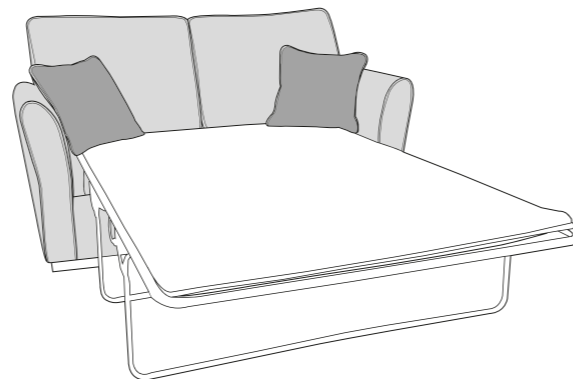

## STANDARD BACK

**4 Seater Sofa (4ST)**

**3 Seater sofa (3ST)**

**2 Seater sofa (2ST)**

**Love chair (LOV)**

**Arm chair (1ST)**

**3 Seater Sofa Bed (3SB, 3DB)**

(Available in Standard or Deluxe)

**2 Seater Sofa Bed (2SB, 2DB)**

(Available in Standard or Deluxe)

**Chair Sofa Bed (1SB, 1DB)**

(Available in Standard or Deluxe)

-  **COVER 1**  
(BODY)
-  **COVER 2**  
(SCATTER)

Standard Back  
Scatter Cushions

# FAIRFIELD DIMENSIONS (CM)

AVAILABLE PIECES	HEIGHT 1	OUTBACK HEIGHT	WIDTH 2	DEPTH 3	ARM HEIGHT	SEAT HEIGHT 4	SEAT DEPTH (STD) 5	SEAT WIDTH 6	ACCESS DIAGONAL 7	WEIGHT (KG)	PILLOW BACK NUMBER	SCATTER CUSHIONS (STD)
4 SEATER SOFA (4ST)	98	72.5	222	94	66	55	55	186	239	58.5	5 (x3 cover 2/x2 cover 1)	2
3 SEATER SOFA (3ST)	98	72.5	197	94	66	55	55	160	215	55	5 (x3 cover 2/x2 cover 1)	2
2 SEATER SOFA (2ST)	98	72.5	171	94	66	55	55	132	188	46.5	3 (x2 cover 2/x2 cover 1)	2
LOVE CHAIR (LOV)	98	72.5	127	94	66	55	55	93	153	39	N/A	2
ARM CHAIR (1ST)	98	72.5	95	94	66	55	55	62	131	37	N/A	1
<b>SOFA BEDS - STD BACK ONLY</b>												
1SB (80CM SOFA BED) STANDARD	98	72.5	127	94	66	55	55	93	153	54.5	N/A	2
1DB (80CM SOFA BED) DELUXE	98	72.5	127	94	66	55	55	93	153	65.5	N/A	2
2SB (120CM SOFA BED) STANDARD	98	72.5	166	94	66	55	55	132	188	64	N/A	2
2DB (120CM SOFA BED) DELUXE	98	72.5	166	94	66	55	55	132	188	83	N/A	2
3SB (140CM SOFA BED) STANDARD	98	72.5	186	94	66	55	55	152	209	70	N/A	2
3DB (140CM SOFA BED) DELUXE	98	72.5	186	94	66	55	55	152	209	91.5	N/A	2
<b>OPEN DEPTH OF SOFA BEDS 226CM</b>												
<b>ACCENT PIECES</b>												
LARGE FOOTSTOOL	55	N/A	72	94	N/A	55	N/A	N/A	118	15	N/A	N/A
STORAGE FOOTSTOOL	45	N/A	63	50	N/A	N/A	N/A	N/A	75	12.5	N/A	N/A

Sofa beds available as standard back only