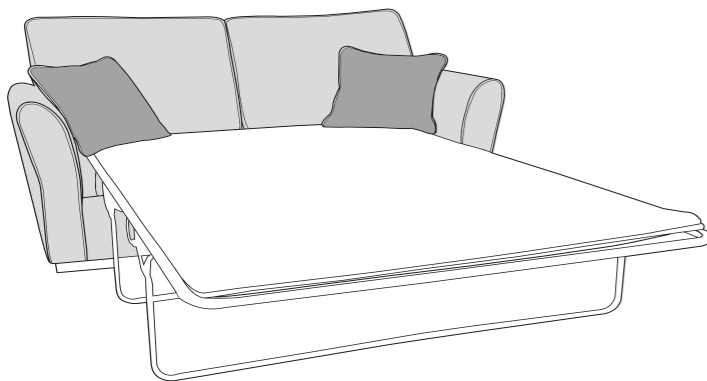

## STANDARD BACK

**4 Seater Sofa (4ST)**

**3 Seater sofa (3ST)**

**2 Seater sofa (2ST)**

**Love chair (LOV)**

**Arm chair (1ST)**

**3 Seater Sofa Bed (3SB, 3DB)**

(Available in Standard or Deluxe)

**2 Seater Sofa Bed (2SB, 2DB)**

(Available in Standard or Deluxe)

**Chair Sofa Bed (1SB, 1DB)**

(Available in Standard or Deluxe)

-  **COVER 1**  
(BODY)
-  **COVER 2**  
(SCATTER)

Standard Back  
Scatter Cushions

# FAIRFIELD DIMENSIONS (CM)

AVAILABLE PIECES	HEIGHT 1	OUTBACK HEIGHT	WIDTH 2	DEPTH 3	ARM HEIGHT	SEAT HEIGHT 4	SEAT DEPTH (STD) 5	SEAT WIDTH 6	ACCESS DIAGONAL 7	WEIGHT (KG)	PILLOW BACK NUMBER	SCATTER CUSHIONS (STD)
4 SEATER SOFA (4ST)	98	72.5	222	94	66	55	55	186	239	58.5	5 (x3 cover 2/x2 cover 1)	2
3 SEATER SOFA (3ST)	98	72.5	197	94	66	55	55	160	215	55	5 (x3 cover 2/x2 cover 1)	2
2 SEATER SOFA (2ST)	98	72.5	171	94	66	55	55	132	188	46.5	3 (x2 cover 2/x2 cover 1)	2
LOVE CHAIR (LOV)	98	72.5	127	94	66	55	55	93	153	39	N/A	2
ARM CHAIR (1ST)	98	72.5	95	94	66	55	55	62	131	37	N/A	1
<b>SOFA BEDS - STD BACK ONLY</b>												
1SB (80CM SOFA BED) STANDARD	98	72.5	127	94	66	55	55	93	153	54.5	N/A	2
1DB (80CM SOFA BED) DELUXE	98	72.5	127	94	66	55	55	93	153	65.5	N/A	2
2SB (120CM SOFA BED) STANDARD	98	72.5	166	94	66	55	55	132	188	64	N/A	2
2DB (120CM SOFA BED) DELUXE	98	72.5	166	94	66	55	55	132	188	83	N/A	2
3SB (140CM SOFA BED) STANDARD	98	72.5	186	94	66	55	55	152	209	70	N/A	2
3DB (140CM SOFA BED) DELUXE	98	72.5	186	94	66	55	55	152	209	91.5	N/A	2
<b>OPEN DEPTH OF SOFA BEDS 226CM</b>												
<b>ACCENT PIECES</b>												
LARGE FOOTSTOOL	55	N/A	72	94	N/A	55	N/A	N/A	118	15	N/A	N/A
STORAGE FOOTSTOOL	45	N/A	63	50	N/A	N/A	N/A	N/A	75	12.5	N/A	N/A