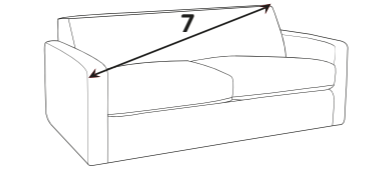

### DELUXE ACTION & SPRUNG MATTRESS

A two fold metal action with beech slats. Complemented by a deluxe sprung mattress. For everyday use.

**Mattress thickness: 11.5cm**  
**Mattress length: 183cm**  
**2 fold action is 160Kg total max occupancy weight**

Sofa beds available as standard back only

### DIMENSION GUIDE

- 1 - HEIGHT
- 2 - WIDTH
- 3 - DEPTH
- 4 - SEAT HEIGHT
- 5 - SEAT DEPTH (STD & PILLOW)
- 6 - SEAT WIDTH
- 7 - DIAGONAL ACCESS

Check the diagonal access dimension to ensure furniture will fit in your home.