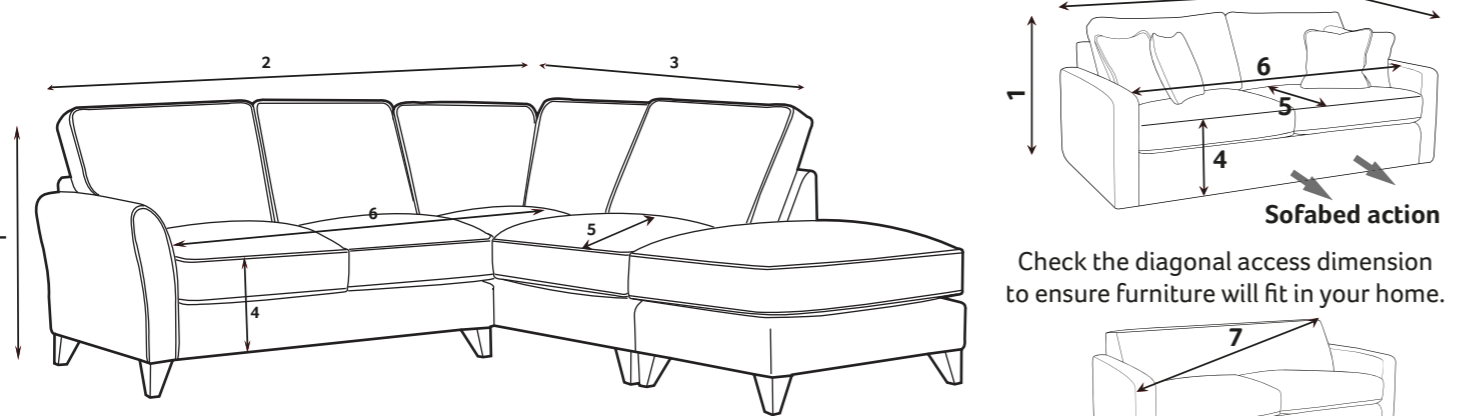

### DELUXE ACTION & SPRUNG MATTRESS

A two fold metal action with beech slats. Complemented by a deluxe sprung mattress. For everyday use.

**Mattress thickness: 11.5cm**  
**Mattress length: 183cm**  
**2 fold action is 160Kg total max occupancy weight**

Sofa beds available as standard back only

### DIMENSION GUIDE

- 1 - HEIGHT
- 2 - WIDTH
- 3 - DEPTH
- 4 - SEAT HEIGHT
- 5 - SEAT DEPTH (STD & PILLOW)
- 6 - SEAT WIDTH
- 7 - DIAGONAL ACCESS

Check the diagonal access dimension to ensure furniture will fit in your home.