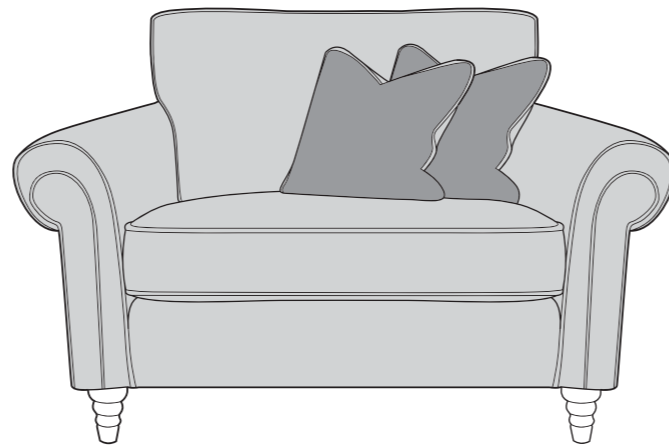

19/01/2022

DARLINGTON COVER GUIDE: STANDARD BACK ONLY

Please use this guide when ordering the following pieces to clarify cover options.

4 Seater Sofa (4ST)

3 Seater Sofa (3ST)

2 Seater Sofa (2ST)

Love Chair (LOV)

Arm Chair (1ST)

-  **COVER 1**
(BODY)
-  **COVER 2**
(SCATTER)

Scatter Cushions

Front = Cover 2
Piping = Cover 1
Back = Cover 1

SUGGESTED ACCENT PIECES

New Fenton Footstool (FST)

DARLINGTON DIMENSIONS (CM)

AVAILABLE PIECES	HEIGHT 1	OUTBACK HEIGHT 2	WIDTH 3	DEPTH 4	ARM HEIGHT 5	SEAT HEIGHT 6	SEAT DEPTH 7	SEAT WIDTH 8	ACCESS DIAGONAL 9	WEIGHT (KG)	SCATTER CUSHIONS
4 SEATER SOFA (4ST)	88	73	228	94	67	51	62	184	247	60	2
3 SEATER SOFA (3ST)	88	73	202	94	67	51	62	160	221	53	2
2 SEATER SOFA (2ST)	88	73	177	94	67	51	62	135	200	47	2
LOVE CHAIR (LOV)	88	73	130	94	67	51	62	88	160	41	1
ARM CHAIR (1ST)	88	73	100	94	67	51	62	58	137	34	1
ACCENT PIECES											
NEW FENTON (FST)	35	N/A	106	65	N/A	N/A	N/A	N/A	N/A	14.5	N/A

Illustrations used for reference only.

Check the diagonal access dimension to ensure furniture will fit in your home.

HIGH DENSITY FOAM SEATS

Our high density foam seat interiors offer a comfortable and supportive sit whilst maintaining their shape.