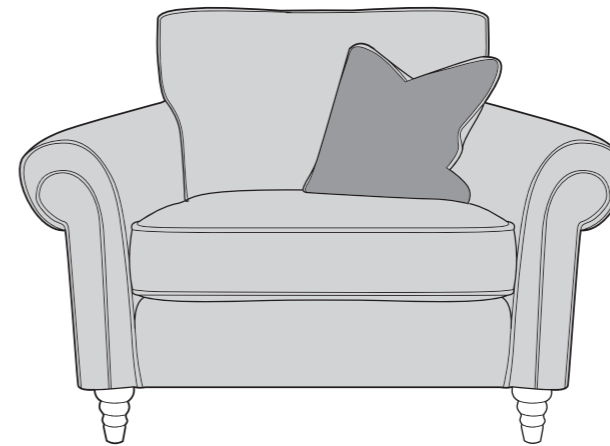

19/01/2022

DARLINGTON COVER GUIDE: STANDARD BACK ONLY

Please use this guide when ordering the following pieces to clarify cover options.

4 Seater Sofa (4ST)

3 Seater Sofa (3ST)

2 Seater Sofa (2ST)

Love Chair (LOV)

Arm Chair (1ST)

-  **COVER 1**
(BODY)
-  **COVER 2**
(SCATTER)

Scatter Cushions

Front = Cover 2
Piping = Cover 1
Back = Cover 1

SUGGESTED ACCENT PIECES

New Fenton Footstool (FST)

DARLINGTON DIMENSIONS (CM)

AVAILABLE PIECES	HEIGHT 1	OUTBACK HEIGHT 2	WIDTH 3	DEPTH 4	ARM HEIGHT 5	SEAT HEIGHT 6	SEAT DEPTH 7	SEAT WIDTH 8	ACCESS DIAGONAL 9	WEIGHT (KG)	SCATTER CUSHIONS
4 SEATER SOFA (4ST)	88	73	228	94	67	51	62	184	247	60	2
3 SEATER SOFA (3ST)	88	73	202	94	67	51	62	160	221	53	2
2 SEATER SOFA (2ST)	88	73	177	94	67	51	62	135	200	47	2
LOVE CHAIR (LOV)	88	73	130	94	67	51	62	88	160	41	1
ARM CHAIR (1ST)	88	73	100	94	67	51	62	58	137	34	1
ACCENT PIECES											
NEW FENTON (FST)	35	N/A	106	65	N/A	N/A	N/A	N/A	N/A	14.5	N/A

Illustrations used for reference only.

Check the diagonal access dimension to ensure furniture will fit in your home.

HIGH DENSITY FOAM SEATS

Our high density foam seat interiors offer a comfortable and supportive sit whilst maintaining their shape.