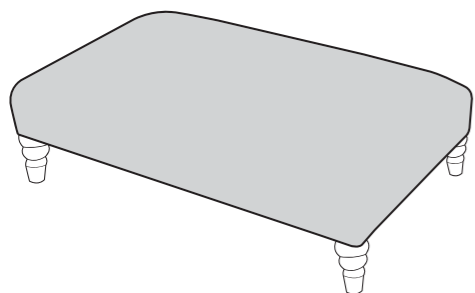

19/01/2022

DARLINGTON COVER GUIDE: STANDARD BACK ONLY

Please use this guide when ordering the following pieces to clarify cover options.

4 Seater Sofa (4ST)

3 Seater Sofa (3ST)

2 Seater Sofa (2ST)

Love Chair (LOV)

Arm Chair (1ST)

-  **COVER 1**
(BODY)
-  **COVER 2**
(SCATTER)

Scatter Cushions

Front = Cover 2
Piping = Cover 1
Back = Cover 1

SUGGESTED ACCENT PIECES

New Fenton Footstool (FST)

DARLINGTON DIMENSIONS (CM)

AVAILABLE PIECES	HEIGHT 1	OUTBACK HEIGHT 2	WIDTH 3	DEPTH 4	ARM HEIGHT 5	SEAT HEIGHT 6	SEAT DEPTH 7	SEAT WIDTH 8	ACCESS DIAGONAL 9	WEIGHT (KG)	SCATTER CUSHIONS
4 SEATER SOFA (4ST)	88	73	228	94	67	51	62	184	247	60	2
3 SEATER SOFA (3ST)	88	73	202	94	67	51	62	160	221	53	2
2 SEATER SOFA (2ST)	88	73	177	94	67	51	62	135	200	47	2
LOVE CHAIR (LOV)	88	73	130	94	67	51	62	88	160	41	1
ARM CHAIR (1ST)	88	73	100	94	67	51	62	58	137	34	1
ACCENT PIECES											
NEW FENTON (FST)	35	N/A	106	65	N/A	N/A	N/A	N/A	N/A	14.5	N/A