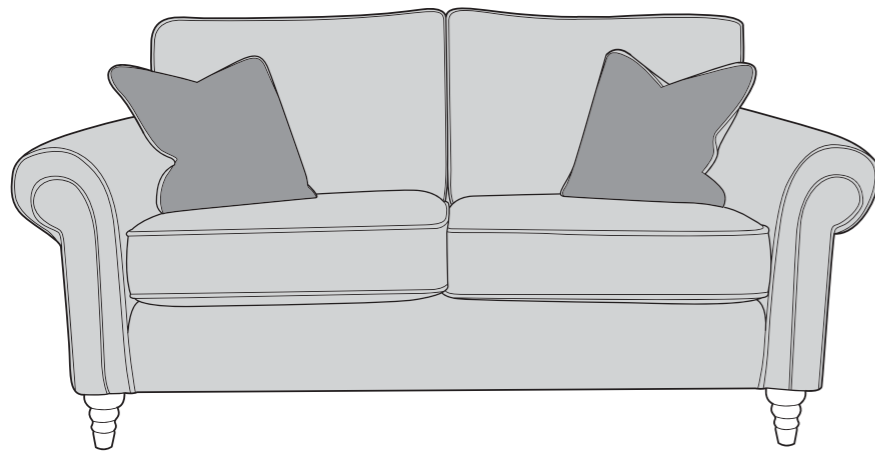

19/01/2022

DARLINGTON COVER GUIDE: STANDARD BACK ONLY

Please use this guide when ordering the following pieces to clarify cover options.

4 Seater Sofa (4ST)

3 Seater Sofa (3ST)

2 Seater Sofa (2ST)

Love Chair (LOV)

Arm Chair (1ST)

-  **COVER 1**
(BODY)
-  **COVER 2**
(SCATTER)

Scatter Cushions

Front = Cover 2
Piping = Cover 1
Back = Cover 1

SUGGESTED ACCENT PIECES

New Fenton Footstool (FST)

DARLINGTON DIMENSIONS (CM)

AVAILABLE PIECES	HEIGHT 1	OUTBACK HEIGHT 2	WIDTH 3	DEPTH 4	ARM HEIGHT 5	SEAT HEIGHT 6	SEAT DEPTH 7	SEAT WIDTH 8	ACCESS DIAGONAL 9	WEIGHT (KG)	SCATTER CUSHIONS
4 SEATER SOFA (4ST)	88	73	228	94	67	51	62	184	247	60	2
3 SEATER SOFA (3ST)	88	73	202	94	67	51	62	160	221	53	2
2 SEATER SOFA (2ST)	88	73	177	94	67	51	62	135	200	47	2
LOVE CHAIR (LOV)	88	73	130	94	67	51	62	88	160	41	1
ARM CHAIR (1ST)	88	73	100	94	67	51	62	58	137	34	1
ACCENT PIECES											
NEW FENTON (FST)	35	N/A	106	65	N/A	N/A	N/A	N/A	N/A	14.5	N/A

Illustrations used for reference only.

Check the diagonal access dimension to ensure furniture will fit in your home.

HIGH DENSITY FOAM SEATS

Our high density foam seat interiors offer a comfortable and supportive sit whilst maintaining their shape.