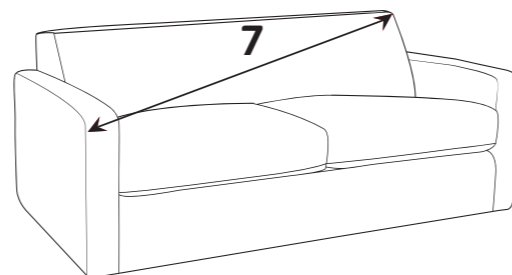

Arm Chair (1ST)

-  **COVER 1**
(BODY)
-  **COVER 2**
(SCATTER)

Scatter Cushions

Front = Cover 2
Piping = Cover 1
Back = Cover 1

SUGGESTED ACCENT PIECES

New Fenton Footstool (FST)

DARLINGTON DIMENSIONS (CM)

AVAILABLE PIECES	HEIGHT 1	OUTBACK HEIGHT 2	WIDTH 3	DEPTH 4	ARM HEIGHT 5	SEAT HEIGHT 6	SEAT DEPTH 7	SEAT WIDTH 8	ACCESS DIAGONAL 9	WEIGHT (KG)	SCATTER CUSHIONS
4 SEATER SOFA (4ST)	88	73	228	94	67	51	62	184	247	60	2
3 SEATER SOFA (3ST)	88	73	202	94	67	51	62	160	221	53	2
2 SEATER SOFA (2ST)	88	73	177	94	67	51	62	135	200	47	2
LOVE CHAIR (LOV)	88	73	130	94	67	51	62	88	160	41	1
ARM CHAIR (1ST)	88	73	100	94	67	51	62	58	137	34	1
ACCENT PIECES											
NEW FENTON (FST)	35	N/A	106	65	N/A	N/A	N/A	N/A	N/A	14.5	N/A

* Serpentine seat springs & silent wire.

* Elasticated back webbing.

DIMENSION GUIDE

1 - HEIGHT
2 - WIDTH

3 - DEPTH
4 - SEAT HEIGHT

5 - SEAT DEPTH (STD & PILLOW)
6 - SEAT WIDTH

7 - DIAGONAL ACCESS
8 - OUTBACK HEIGHT
9 - ARM HEIGHT

Illustrations used for reference only.

Check the diagonal access dimension to ensure furniture will fit in your home.

HIGH DENSITY FOAM SEATS

Our high density foam seat interiors offer a comfortable and supportive sit whilst maintaining their shape.