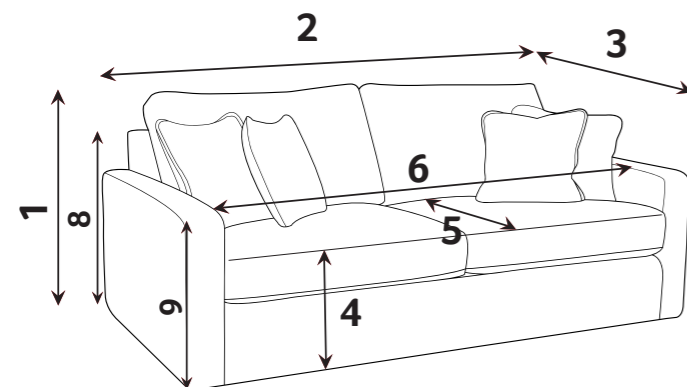

Arm Chair (1ST)

-  **COVER 1**
(BODY)
-  **COVER 2**
(SCATTER)

Scatter Cushions

Front = Cover 2
Piping = Cover 1
Back = Cover 1

SUGGESTED ACCENT PIECES

New Fenton Footstool (FST)

DARLINGTON DIMENSIONS (CM)

AVAILABLE PIECES	HEIGHT 1	OUTBACK HEIGHT 2	WIDTH 3	DEPTH 4	ARM HEIGHT 5	SEAT HEIGHT 6	SEAT DEPTH 7	SEAT WIDTH 8	ACCESS DIAGONAL 9	WEIGHT (KG)	SCATTER CUSHIONS
4 SEATER SOFA (4ST)	88	73	228	94	67	51	62	184	247	60	2
3 SEATER SOFA (3ST)	88	73	202	94	67	51	62	160	221	53	2
2 SEATER SOFA (2ST)	88	73	177	94	67	51	62	135	200	47	2
LOVE CHAIR (LOV)	88	73	130	94	67	51	62	88	160	41	1
ARM CHAIR (1ST)	88	73	100	94	67	51	62	58	137	34	1
ACCENT PIECES											
NEW FENTON (FST)	35	N/A	106	65	N/A	N/A	N/A	N/A	N/A	14.5	N/A

* Serpentine seat springs & silent wire.

* Elasticated back webbing.

DIMENSION GUIDE

1 - HEIGHT
2 - WIDTH

3 - DEPTH
4 - SEAT HEIGHT

5 - SEAT DEPTH (STD & PILLOW)
6 - SEAT WIDTH

7 - DIAGONAL ACCESS
8 - OUTBACK HEIGHT
9 - ARM HEIGHT