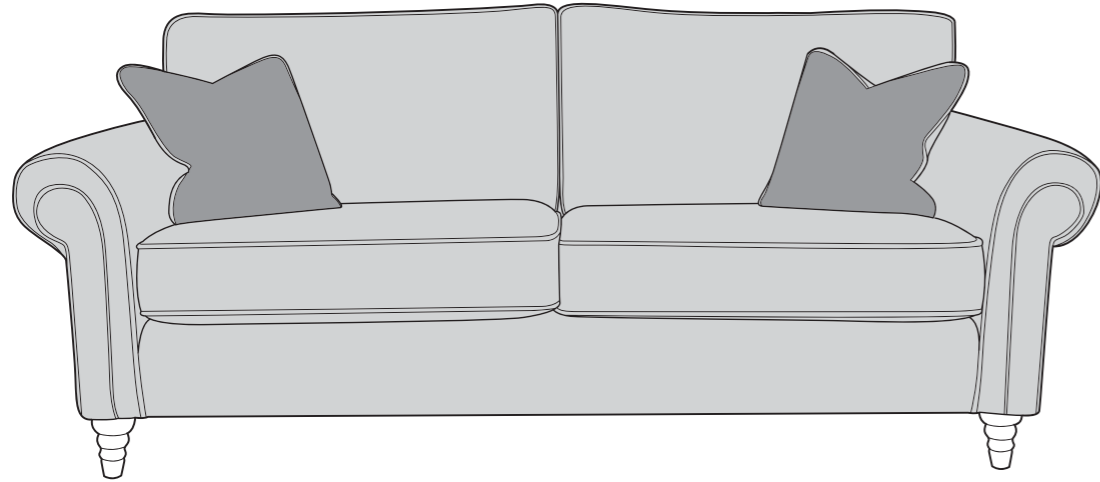

19/01/2022

DARLINGTON COVER GUIDE: STANDARD BACK ONLY

Please use this guide when ordering the following pieces to clarify cover options.

4 Seater Sofa (4ST)

3 Seater Sofa (3ST)

2 Seater Sofa (2ST)

Love Chair (LOV)

Arm Chair (1ST)

-  **COVER 1**
(BODY)
-  **COVER 2**
(SCATTER)

Scatter Cushions

Front = Cover 2
Piping = Cover 1
Back = Cover 1

SUGGESTED ACCENT PIECES

New Fenton Footstool (FST)

DARLINGTON DIMENSIONS (CM)

AVAILABLE PIECES	HEIGHT 1	OUTBACK HEIGHT 2	WIDTH 3	DEPTH 4	ARM HEIGHT 5	SEAT HEIGHT 6	SEAT DEPTH 7	SEAT WIDTH 8	ACCESS DIAGONAL 9	WEIGHT (KG)	SCATTER CUSHIONS
4 SEATER SOFA (4ST)	88	73	228	94	67	51	62	184	247	60	2
3 SEATER SOFA (3ST)	88	73	202	94	67	51	62	160	221	53	2
2 SEATER SOFA (2ST)	88	73	177	94	67	51	62	135	200	47	2
LOVE CHAIR (LOV)	88	73	130	94	67	51	62	88	160	41	1
ARM CHAIR (1ST)	88	73	100	94	67	51	62	58	137	34	1
ACCENT PIECES											
NEW FENTON (FST)	35	N/A	106	65	N/A	N/A	N/A	N/A	N/A	14.5	N/A

Illustrations used for reference only.

Check the diagonal access dimension to ensure furniture will fit in your home.

HIGH DENSITY FOAM SEATS

Our high density foam seat interiors offer a comfortable and supportive sit whilst maintaining their shape.