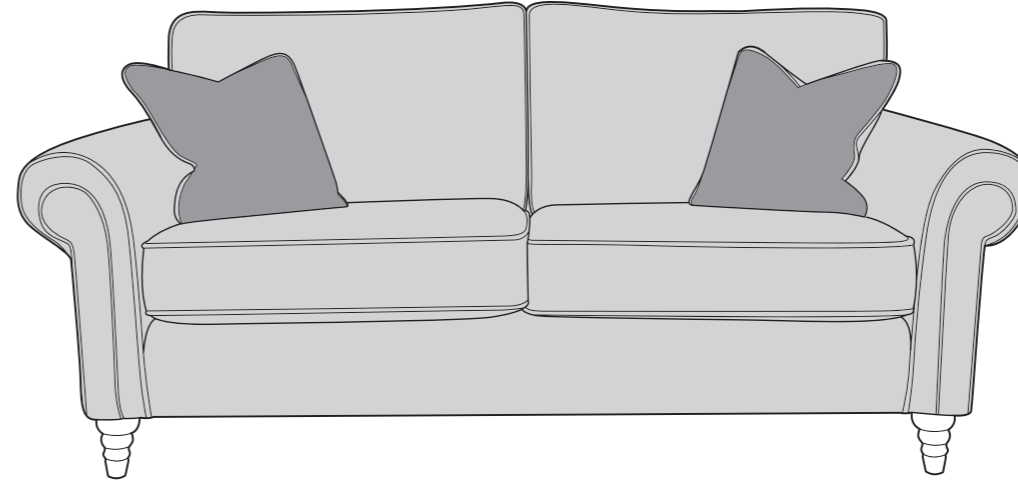

19/01/2022

DARLINGTON COVER GUIDE: STANDARD BACK ONLY

Please use this guide when ordering the following pieces to clarify cover options.

4 Seater Sofa (4ST)

3 Seater Sofa (3ST)

2 Seater Sofa (2ST)

Love Chair (LOV)

Arm Chair (1ST)

-  **COVER 1**
(BODY)
-  **COVER 2**
(SCATTER)

Scatter Cushions

Front = Cover 2
Piping = Cover 1
Back = Cover 1

SUGGESTED ACCENT PIECES

New Fenton Footstool (FST)

DARLINGTON DIMENSIONS (CM)

AVAILABLE PIECES	HEIGHT 1	OUTBACK HEIGHT 2	WIDTH 3	DEPTH 4	ARM HEIGHT 5	SEAT HEIGHT 6	SEAT DEPTH 7	SEAT WIDTH 8	ACCESS DIAGONAL 9	WEIGHT (KG)	SCATTER CUSHIONS
4 SEATER SOFA (4ST)	88	73	228	94	67	51	62	184	247	60	2
3 SEATER SOFA (3ST)	88	73	202	94	67	51	62	160	221	53	2
2 SEATER SOFA (2ST)	88	73	177	94	67	51	62	135	200	47	2
LOVE CHAIR (LOV)	88	73	130	94	67	51	62	88	160	41	1
ARM CHAIR (1ST)	88	73	100	94	67	51	62	58	137	34	1
ACCENT PIECES											
NEW FENTON (FST)	35	N/A	106	65	N/A	N/A	N/A	N/A	N/A	14.5	N/A

Illustrations used for reference only.

Check the diagonal access dimension to ensure furniture will fit in your home.

HIGH DENSITY FOAM SEATS

Our high density foam seat interiors offer a comfortable and supportive sit whilst maintaining their shape.