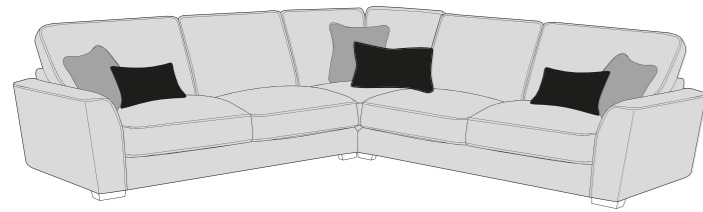

CASPIAN COVER GUIDE - STANDARD BACK

Please use this guide when ordering the following pieces to clarify cover options.

LH2, COR, RH2 Group