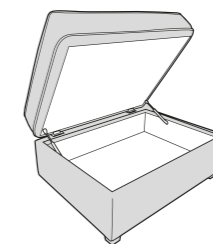

2 Seater sofa (2ST)

3 Seater Deluxe Sofa Bed (3DB)

2 Seater Deluxe Sofa Bed (2DB)

Love chair (LOV)

Arm chair (1ST)

Large Footstool (FST)

Chaise End Storage Footstool (FSS)

-  **COVER 1**  
(BODY)
-  **COVER 2**  
(SCATTER)
-  **COVER 3**  
(BOLSTER)

Standard Back Scatter Cushions

Front = Cover 2  
Piping = Cover 1  
Back = Cover 1

Bolster Cushion

Front = Cover 3  
Back = Cover 3