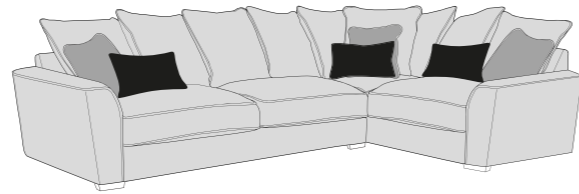

LH2, COR, RH1 Group