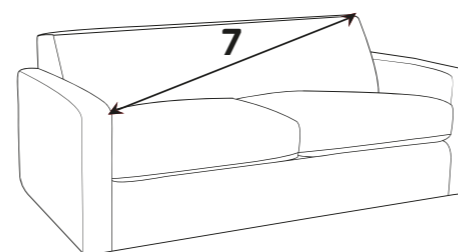

140cm sofa bed:

Mattress Width:132cm

120cm sofa bed:

Mattress Width:114cm

Sofa beds available as standard back only

## DIMENSION GUIDE

- 1 - HEIGHT
- 2 - WIDTH
- 3 - DEPTH
- 4 - SEAT HEIGHT
- 5 - SEAT DEPTH (STD & PILLOW)
- 6 - SEAT WIDTH

Illustrations used for reference only.

Check the diagonal access dimension to ensure furniture will fit in your home.