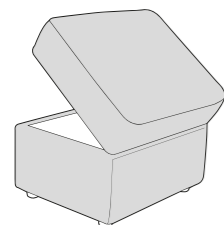

FST/FSS, LFC, RH2 Group

L2D, RFC, FST/FSS Group

FST/FSS, LFC, R2D Group

L2D, COR, RH1 Group

LH1, COR, R2D Group

ALU (AU)

4 Seater modular sofa (4MD)

3 Seater sofa (3ST)

2 Seater sofa (2ST)

Large Footstool (FST)

Chaise End Storage Footstool (FSS)

## ACCENT PIECES

Storage Footstool (FSS)

-  **COVER 1**  
(BODY/PILLOW)
-  **COVER 2**  
(SCATTER)
-  **COVER 3**  
(BOLSTER)

### Pillow Back Cushions

Front = Cover 1  
Piping = Cover 1  
Back = Cover 1