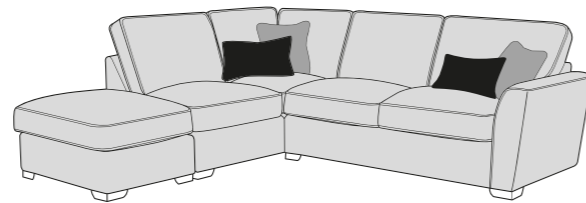

# CASPIAN COVER GUIDE - STANDARD BACK

Please use this guide when ordering the following pieces to clarify cover options.

LH2, COR, RH2 Group

LH2, COR, RH1 Group

LH1, COR, RH2 Group

LH1, COR, RH1 Group

LH2, RFC, FST/FSS Group

FST/FSS, LFC, RH2 Group

L2D, RFC, FST/FSS Group

FST/FSS, LFC, R2D Group

L2D, COR, RH1 Group

LH1, COR, R2D Group

ALU (AU)

4 Seater modular sofa (4MD)

3 Seater sofa (3ST)

2 Seater sofa (2ST)

3 Seater Deluxe Sofa Bed (3DB)

2 Seater Deluxe Sofa Bed (2DB)

Love chair (LOV)

Arm chair (1ST)

Large Footstool (FST)

Chaise End Storage Footstool (FSS)

-  **COVER 1**  
(BODY)
-  **COVER 2**  
(SCATTER)
-  **COVER 3**  
(BOLSTER)