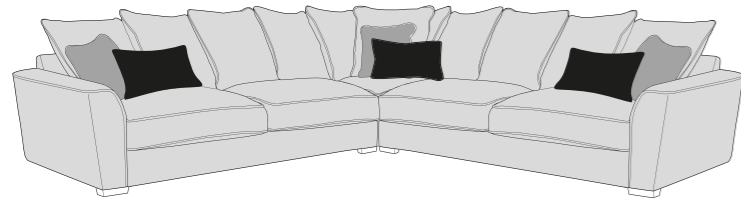

CASPIAN COVER GUIDE - PILLOW BACK

Please use this guide when ordering the following pieces to clarify cover options.

LH2, COR, RH2 Group