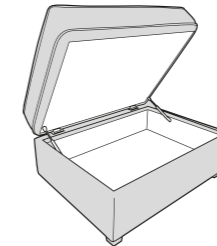

Standard Back Scatter Cushions

Front = Cover 2  
Piping = Cover 1  
Back = Cover 1

Bolster Cushion

Front = Cover 3  
Back = Cover 3

# CASPIAN COVER GUIDE - PILLOW BACK

Please use this guide when ordering the following pieces to clarify cover options.

LH2, COR, RH2 Group

LH2, COR, RH1 Group

LH1, COR, RH2 Group

LH1, COR, RH1 Group

LH2, RFC, FST/FSS Group

FST/FSS, LFC, RH2 Group

L2D, RFC, FST/FSS Group

FST/FSS, LFC, R2D Group

L2D, COR, RH1 Group

LH1, COR, R2D Group

ALU (AU)

4 Seater modular sofa (4MD)

3 Seater sofa (3ST)

2 Seater sofa (2ST)

Large Footstool (FST)

Chaise End Storage Footstool (FSS)