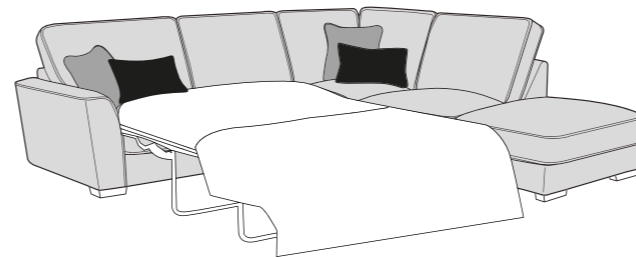

# CASPIAN COVER GUIDE - STANDARD BACK

Please use this guide when ordering the following pieces to clarify cover options.

LH2, COR, RH2 Group

LH2, COR, RH1 Group

LH1, COR, RH2 Group

LH1, COR, RH1 Group

LH2, RFC, FST/FSS Group

FST/FSS, LFC, RH2 Group

L2D, RFC, FST/FSS Group

FST/FSS, LFC, R2D Group

L2D, COR, RH1 Group

LH1, COR, R2D Group

ALU (AU)

4 Seater modular sofa (4MD)

3 Seater sofa (3ST)

2 Seater sofa (2ST)

3 Seater Deluxe Sofa Bed (3DB)

2 Seater Deluxe Sofa Bed (2DB)

Love chair (LOV)

Arm chair (1ST)

Large Footstool (FST)

Chaise End Storage Footstool (FSS)

-  **COVER 1**  
(BODY)
-  **COVER 2**  
(SCATTER)
-  **COVER 3**  
(BOLSTER)