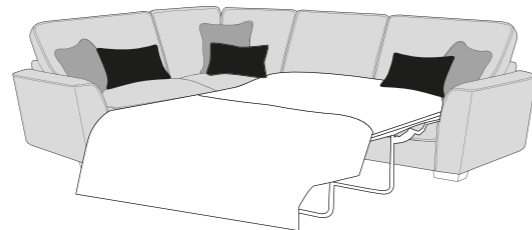

# CASPIAN COVER GUIDE - STANDARD BACK

Please use this guide when ordering the following pieces to clarify cover options.

LH2, COR, RH2 Group

LH2, COR, RH1 Group

LH1, COR, RH2 Group

LH1, COR, RH1 Group

LH2, RFC, FST/FSS Group

FST/FSS, LFC, RH2 Group

L2D, RFC, FST/FSS Group

FST/FSS, LFC, R2D Group

L2D, COR, RH1 Group

LH1, COR, R2D Group

ALU (AU)

4 Seater modular sofa (4MD)

3 Seater sofa (3ST)

2 Seater sofa (2ST)

3 Seater Deluxe Sofa Bed (3DB)

2 Seater Deluxe Sofa Bed (2DB)

Love chair (LOV)

Arm chair (1ST)

Large Footstool (FST)

Chaise End Storage Footstool (FSS)

-  **COVER 1**  
(BODY)
-  **COVER 2**  
(SCATTER)
-  **COVER 3**  
(BOLSTER)

Standard Back Scatter Cushions

Front = Cover 2  
Piping = Cover 1  
Back = Cover 1

Bolster Cushion

Front = Cover 3  
Back = Cover 3