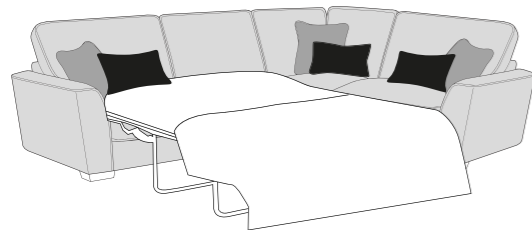

# CASPIAN COVER GUIDE - STANDARD BACK

Please use this guide when ordering the following pieces to clarify cover options.

LH2, COR, RH2 Group

LH2, COR, RH1 Group

LH1, COR, RH2 Group

LH1, COR, RH1 Group

LH2, RFC, FST/FSS Group

FST/FSS, LFC, RH2 Group

L2D, RFC, FST/FSS Group

FST/FSS, LFC, R2D Group

L2D, COR, RH1 Group

LH1, COR, R2D Group

ALU (AU)

4 Seater modular sofa (4MD)

3 Seater sofa (3ST)

2 Seater sofa (2ST)

3 Seater Deluxe Sofa Bed (3DB)

2 Seater Deluxe Sofa Bed (2DB)

Love chair (LOV)

Arm chair (1ST)

Large Footstool (FST)

Chaise End Storage Footstool (FSS)

-  **COVER 1**  
(BODY)
-  **COVER 2**  
(SCATTER)
-  **COVER 3**  
(BOLSTER)

Standard Back Scatter Cushions

Front = Cover 2  
Piping = Cover 1  
Back = Cover 1

Bolster Cushion

Front = Cover 3  
Back = Cover 3