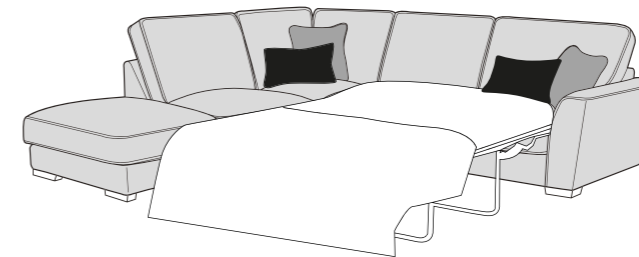

# CASPIAN COVER GUIDE - STANDARD BACK

Please use this guide when ordering the following pieces to clarify cover options.

LH2, COR, RH2 Group

LH2, COR, RH1 Group

LH1, COR, RH2 Group

LH1, COR, RH1 Group

LH2, RFC, FST/FSS Group

FST/FSS, LFC, RH2 Group

L2D, RFC, FST/FSS Group

FST/FSS, LFC, R2D Group

L2D, COR, RH1 Group

LH1, COR, R2D Group

ALU (AU)

4 Seater modular sofa (4MD)

3 Seater sofa (3ST)

2 Seater sofa (2ST)

3 Seater Deluxe Sofa Bed (3DB)

2 Seater Deluxe Sofa Bed (2DB)

Love chair (LOV)

Arm chair (1ST)

Large Footstool (FST)

Chaise End Storage Footstool (FSS)

-  **COVER 1**  
(BODY)
-  **COVER 2**  
(SCATTER)
-  **COVER 3**  
(BOLSTER)