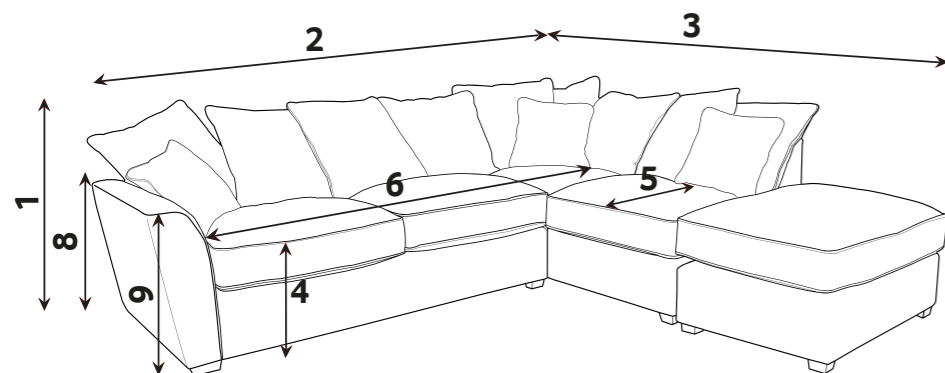

140cm sofa bed:

Mattress Width:132cm

120cm sofa bed:

Mattress Width:114cm

Sofa beds available as standard back only

## DIMENSION GUIDE

- 1 - HEIGHT
- 2 - WIDTH
- 3 - DEPTH
- 4 - SEAT HEIGHT
- 5 - SEAT DEPTH (STD & PILLOW)
- 6 - SEAT WIDTH

Illustrations used for reference only.

Check the diagonal access dimension to ensure furniture will fit in your home.