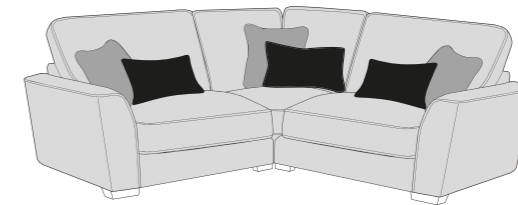

# CASPIAN COVER GUIDE - STANDARD BACK

Please use this guide when ordering the following pieces to clarify cover options.

LH2, COR, RH2 Group

LH2, COR, RH1 Group

LH1, COR, RH2 Group

LH1, COR, RH1 Group

LH2, RFC, FST/FSS Group

FST/FSS, LFC, RH2 Group

L2D, RFC, FST/FSS Group

FST/FSS, LFC, R2D Group

L2D, COR, RH1 Group

LH1, COR, R2D Group

ALU (AU)

4 Seater modular sofa (4MD)

3 Seater sofa (3ST)

2 Seater sofa (2ST)

3 Seater Deluxe Sofa Bed (3DB)

2 Seater Deluxe Sofa Bed (2DB)

Love chair (LOV)

Arm chair (1ST)

Large Footstool (FST)

Chaise End Storage Footstool (FSS)

-  **COVER 1**  
(BODY)
-  **COVER 2**  
(SCATTER)
-  **COVER 3**  
(BOLSTER)