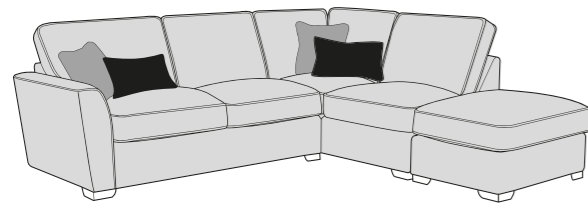

# CASPIAN COVER GUIDE - STANDARD BACK

Please use this guide when ordering the following pieces to clarify cover options.

LH2, COR, RH2 Group

LH2, COR, RH1 Group

LH1, COR, RH2 Group

LH1, COR, RH1 Group

LH2, RFC, FST/FSS Group

FST/FSS, LFC, RH2 Group

L2D, RFC, FST/FSS Group

FST/FSS, LFC, R2D Group

L2D, COR, RH1 Group

LH1, COR, R2D Group

ALU (AU)

4 Seater modular sofa (4MD)

3 Seater sofa (3ST)

2 Seater sofa (2ST)

3 Seater Deluxe Sofa Bed (3DB)

2 Seater Deluxe Sofa Bed (2DB)

Love chair (LOV)

Arm chair (1ST)

Large Footstool (FST)

Chaise End Storage Footstool (FSS)

-  **COVER 1**  
(BODY)
-  **COVER 2**  
(SCATTER)
-  **COVER 3**  
(BOLSTER)