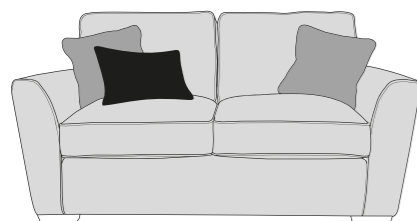

# CASPIAN COVER GUIDE - STANDARD BACK

Please use this guide when ordering the following pieces to clarify cover options.

LH2, COR, RH2 Group

LH2, COR, RH1 Group

LH1, COR, RH2 Group

LH1, COR, RH1 Group

LH2, RFC, FST/FSS Group

FST/FSS, LFC, RH2 Group

L2D, RFC, FST/FSS Group

FST/FSS, LFC, R2D Group

L2D, COR, RH1 Group

LH1, COR, R2D Group

ALU (AU)

4 Seater modular sofa (4MD)

3 Seater sofa (3ST)

2 Seater sofa (2ST)

3 Seater Deluxe Sofa Bed (3DB)

2 Seater Deluxe Sofa Bed (2DB)

Love chair (LOV)

Arm chair (1ST)

Large Footstool (FST)

Chaise End Storage Footstool (FSS)

-  **COVER 1**  
(BODY)
-  **COVER 2**  
(SCATTER)
-  **COVER 3**  
(BOLSTER)