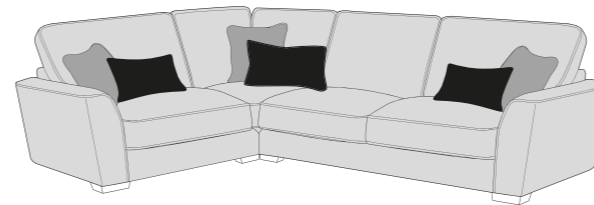

# CASPIAN COVER GUIDE - STANDARD BACK

Please use this guide when ordering the following pieces to clarify cover options.

LH2, COR, RH2 Group

LH2, COR, RH1 Group

LH1, COR, RH2 Group

LH1, COR, RH1 Group

LH2, RFC, FST/FSS Group

FST/FSS, LFC, RH2 Group

L2D, RFC, FST/FSS Group

FST/FSS, LFC, R2D Group

L2D, COR, RH1 Group

LH1, COR, R2D Group

ALU (AU)

4 Seater modular sofa (4MD)

3 Seater sofa (3ST)

2 Seater sofa (2ST)

3 Seater Deluxe Sofa Bed (3DB)

2 Seater Deluxe Sofa Bed (2DB)

Love chair (LOV)

Arm chair (1ST)

Large Footstool (FST)

Chaise End Storage Footstool (FSS)

-  **COVER 1**  
(BODY)
-  **COVER 2**  
(SCATTER)
-  **COVER 3**  
(BOLSTER)