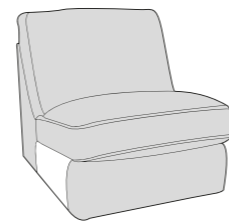

# CASPIAN COVER GUIDE - STANDARD BACK

Please use this guide when ordering the following pieces to clarify cover options.

LH2, COR, RH2 Group

LH2, COR, RH1 Group

LH1, COR, RH2 Group

LH1, COR, RH1 Group

LH2, RFC, FST/FSS Group

FST/FSS, LFC, RH2 Group

L2D, RFC, FST/FSS Group

FST/FSS, LFC, R2D Group

L2D, COR, RH1 Group

LH1, COR, R2D Group

ALU (AU)

4 Seater modular sofa (4MD)

3 Seater sofa (3ST)

2 Seater sofa (2ST)

3 Seater Deluxe Sofa Bed (3DB)

2 Seater Deluxe Sofa Bed (2DB)

Love chair (LOV)

Arm chair (1ST)

Large Footstool (FST)

Chaise End Storage Footstool (FSS)

-  **COVER 1**  
(BODY)
-  **COVER 2**  
(SCATTER)
-  **COVER 3**  
(BOLSTER)

Standard Back Scatter Cushions

Front = Cover 2  
Piping = Cover 1  
Back = Cover 1

Bolster Cushion

Front = Cover 3  
Back = Cover 3