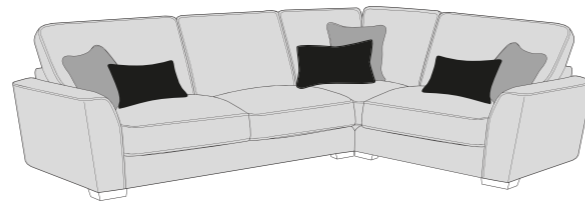

# Caspian Collection

LH2, RFC, FSS pillow back corner and love chair group shown in Marlon Smokestone (Cover 1), Angus Natural (Cover 2) and Rory Pearl (Cover 3).

Colours represented are to be used as a guide only, colour shadings can vary slightly from each roll of fabric. Please refer to manufacturers swatch for more colour options.

# CASPIAN COVER GUIDE - STANDARD BACK

Please use this guide when ordering the following pieces to clarify cover options.

LH2, COR, RH2 Group

LH2, COR, RH1 Group

LH1, COR, RH2 Group

LH1, COR, RH1 Group

LH2, RFC, FST/FSS Group

FST/FSS, LFC, RH2 Group

L2D, RFC, FST/FSS Group

FST/FSS, LFC, R2D Group

L2D, COR, RH1 Group

LH1, COR, R2D Group

ALU (AU)

4 Seater modular sofa (4MD)

3 Seater sofa (3ST)