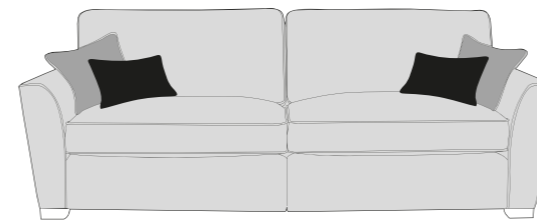

# CASPIAN COVER GUIDE - STANDARD BACK

Please use this guide when ordering the following pieces to clarify cover options.

LH2, COR, RH2 Group

LH2, COR, RH1 Group

LH1, COR, RH2 Group

LH1, COR, RH1 Group

LH2, RFC, FST/FSS Group

FST/FSS, LFC, RH2 Group

L2D, RFC, FST/FSS Group

FST/FSS, LFC, R2D Group

L2D, COR, RH1 Group

LH1, COR, R2D Group

ALU (AU)

4 Seater modular sofa (4MD)

3 Seater sofa (3ST)

2 Seater sofa (2ST)

3 Seater Deluxe Sofa Bed (3DB)

2 Seater Deluxe Sofa Bed (2DB)

Love chair (LOV)

Arm chair (1ST)

Large Footstool (FST)

Chaise End Storage Footstool (FSS)

-  **COVER 1**  
(BODY)
-  **COVER 2**  
(SCATTER)
-  **COVER 3**  
(BOLSTER)