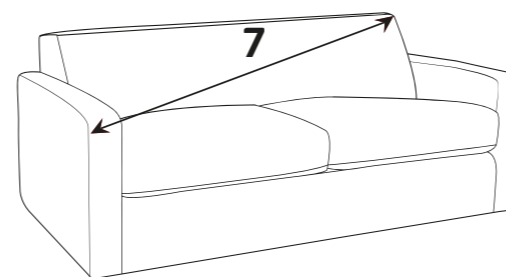

2 Seater sofa (2ST)

Arm Chair (1ST)

ACCENT PIECES

Austin Storage Footstool (FSS)

AUSTIN DIMENSIONS (CM)

AVAILABLE PIECES	HEIGHT 1	OUTBACK HEIGHT	WIDTH 2	DEPTH 3	ARM HEIGHT	SEAT HEIGHT 4	SEAT DEPTH (STD) 5	SEAT WIDTH 6	ACCESS DIAGONAL 7	WEIGHT (KG)	SCATTER CUSHION NO.
3 SEATER SOFA	100	81	187	98	69	48	55	135	207	56.5	N/A
2 SEATER SOFA	100	81	160	98	69	48	55	111	184	49	N/A
ARM CHAIR	100	81	91	98	69	48	55	40	130	36	N/A
ACCENT PIECES											
STORAGE FOOTSTOOL	37	N/A	104	64	N/A	N/A	N/A	N/A	117	21.5	N/A

* Super soft filled arm pads for added comfort.

* Serpentine springs & Silent Wire.

* Elasticated Back webbing.

DIMENSION GUIDE

1 - HEIGHT
2 - WIDTH

3 - DEPTH
4 - SEAT HEIGHT

5 - SEAT DEPTH (STD & PILLOW)
6 - SEAT WIDTH

7 - DIAGONAL ACCESS

Check the diagonal access dimension to ensure furniture will fit in your home.

Illustrations used for reference only.

foamflex™

Our new expertly engineered foam seat interior gives you the comfort of fibre with the retention of foam.