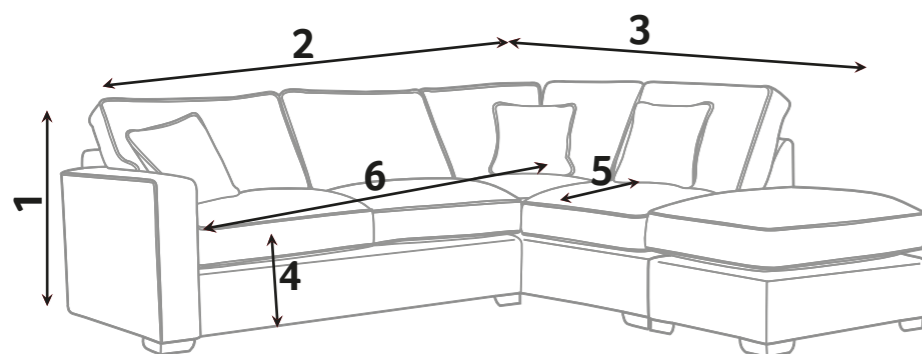

2 Seater sofa (2ST)

Arm Chair (1ST)

ACCENT PIECES

Austin Storage Footstool (FSS)

AUSTIN DIMENSIONS (CM)

AVAILABLE PIECES	HEIGHT 1	OUTBACK HEIGHT	WIDTH 2	DEPTH 3	ARM HEIGHT	SEAT HEIGHT 4	SEAT DEPTH (STD) 5	SEAT WIDTH 6	ACCESS DIAGONAL 7	WEIGHT (KG)	SCATTER CUSHION NO.
3 SEATER SOFA	100	81	187	98	69	48	55	135	207	56.5	N/A
2 SEATER SOFA	100	81	160	98	69	48	55	111	184	49	N/A
ARM CHAIR	100	81	91	98	69	48	55	40	130	36	N/A
ACCENT PIECES											
STORAGE FOOTSTOOL	37	N/A	104	64	N/A	N/A	N/A	N/A	117	21.5	N/A

* Super soft filled arm pads for added comfort.

* Serpentine springs & Silent Wire.

* Elasticated Back webbing.

DIMENSION GUIDE

1 - HEIGHT
2 - WIDTH

3 - DEPTH
4 - SEAT HEIGHT

5 - SEAT DEPTH (STD & PILLOW)
6 - SEAT WIDTH

7 - DIAGONAL ACCESS

Check the diagonal access dimension to ensure furniture will fit in your home.

Illustrations used for reference only.

foamflex™

Our new expertly engineered foam seat interior gives you the comfort of fibre with the retention of foam.