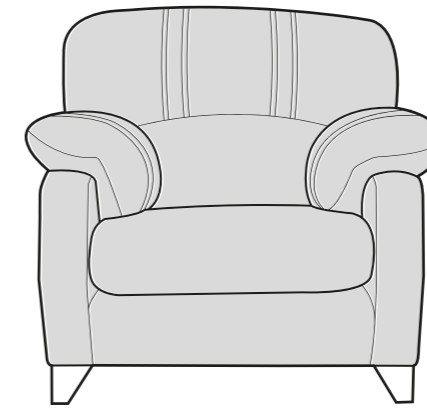

foamflex™
Award Winning Seating Technology

22/07/2020

AUSTIN COVER GUIDE - STANDARD BACK

Please use this guide when ordering the following pieces to clarify cover options.

STANDARD BACK

3 Seater sofa (3ST)

2 Seater sofa (2ST)

Arm Chair (1ST)

ACCENT PIECES

Austin Storage Footstool (FSS)

AUSTIN DIMENSIONS (CM)

AVAILABLE PIECES	HEIGHT 1	OUTBACK HEIGHT	WIDTH 2	DEPTH 3	ARM HEIGHT	SEAT HEIGHT 4	SEAT DEPTH (STD) 5	SEAT WIDTH 6	ACCESS DIAGONAL 7	WEIGHT (KG)	SCATTER CUSHION NO.
3 SEATER SOFA	100	81	187	98	69	48	55	135	207	56.5	N/A
2 SEATER SOFA	100	81	160	98	69	48	55	111	184	49	N/A
ARM CHAIR	100	81	91	98	69	48	55	40	130	36	N/A
ACCENT PIECES											
STORAGE FOOTSTOOL	37	N/A	104	64	N/A	N/A	N/A	N/A	117	21.5	N/A