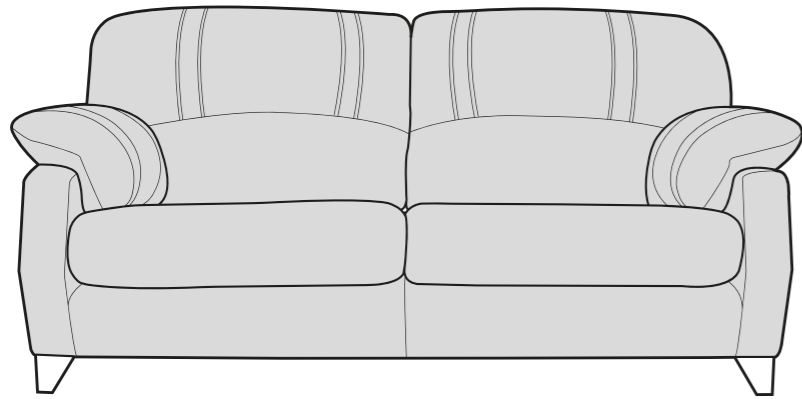

foamflex™
Award Winning Seating Technology

22/07/2020

AUSTIN COVER GUIDE - STANDARD BACK

Please use this guide when ordering the following pieces to clarify cover options.

STANDARD BACK

3 Seater sofa (3ST)

2 Seater sofa (2ST)

Arm Chair (1ST)

ACCENT PIECES

Austin Storage Footstool (FSS)

AUSTIN DIMENSIONS (CM)

AVAILABLE PIECES	HEIGHT 1	OUTBACK HEIGHT	WIDTH 2	DEPTH 3	ARM HEIGHT	SEAT HEIGHT 4	SEAT DEPTH (STD) 5	SEAT WIDTH 6	ACCESS DIAGONAL 7	WEIGHT (KG)	SCATTER CUSHION NO.
3 SEATER SOFA	100	81	187	98	69	48	55	135	207	56.5	N/A
2 SEATER SOFA	100	81	160	98	69	48	55	111	184	49	N/A
ARM CHAIR	100	81	91	98	69	48	55	40	130	36	N/A
ACCENT PIECES											
STORAGE FOOTSTOOL	37	N/A	104	64	N/A	N/A	N/A	N/A	117	21.5	N/A

* Super soft filled arm pads for added comfort.

* Serpentine springs & Silent Wire.

* Elasticated Back webbing.

DIMENSION GUIDE

1 - HEIGHT
2 - WIDTH

3 - DEPTH
4 - SEAT HEIGHT

5 - SEAT DEPTH (STD & PILLOW)
6 - SEAT WIDTH