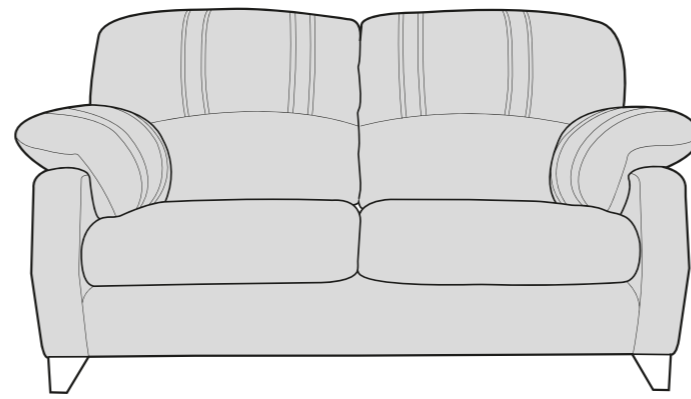

foamflex™
Award Winning Seating Technology

22/07/2020

AUSTIN COVER GUIDE - STANDARD BACK

Please use this guide when ordering the following pieces to clarify cover options.

STANDARD BACK

3 Seater sofa (3ST)

2 Seater sofa (2ST)

Arm Chair (1ST)

ACCENT PIECES

Austin Storage Footstool (FSS)

AUSTIN DIMENSIONS (CM)

AVAILABLE PIECES	HEIGHT 1	OUTBACK HEIGHT	WIDTH 2	DEPTH 3	ARM HEIGHT	SEAT HEIGHT 4	SEAT DEPTH (STD) 5	SEAT WIDTH 6	ACCESS DIAGONAL 7	WEIGHT (KG)	SCATTER CUSHION NO.
3 SEATER SOFA	100	81	187	98	69	48	55	135	207	56.5	N/A
2 SEATER SOFA	100	81	160	98	69	48	55	111	184	49	N/A
ARM CHAIR	100	81	91	98	69	48	55	40	130	36	N/A
ACCENT PIECES											
STORAGE FOOTSTOOL	37	N/A	104	64	N/A	N/A	N/A	N/A	117	21.5	N/A

* Super soft filled arm pads for added comfort.

* Serpentine springs & Silent Wire.

* Elasticated Back webbing.

DIMENSION GUIDE

1 - HEIGHT
2 - WIDTH

3 - DEPTH
4 - SEAT HEIGHT

5 - SEAT DEPTH (STD & PILLOW)
6 - SEAT WIDTH

7 - DIAGONAL ACCESS

Check the diagonal access dimension to ensure furniture will fit in your home.

Illustrations used for reference only.

foamflex™

Our new expertly engineered foam seat interior gives you the comfort of fibre with the retention of foam.